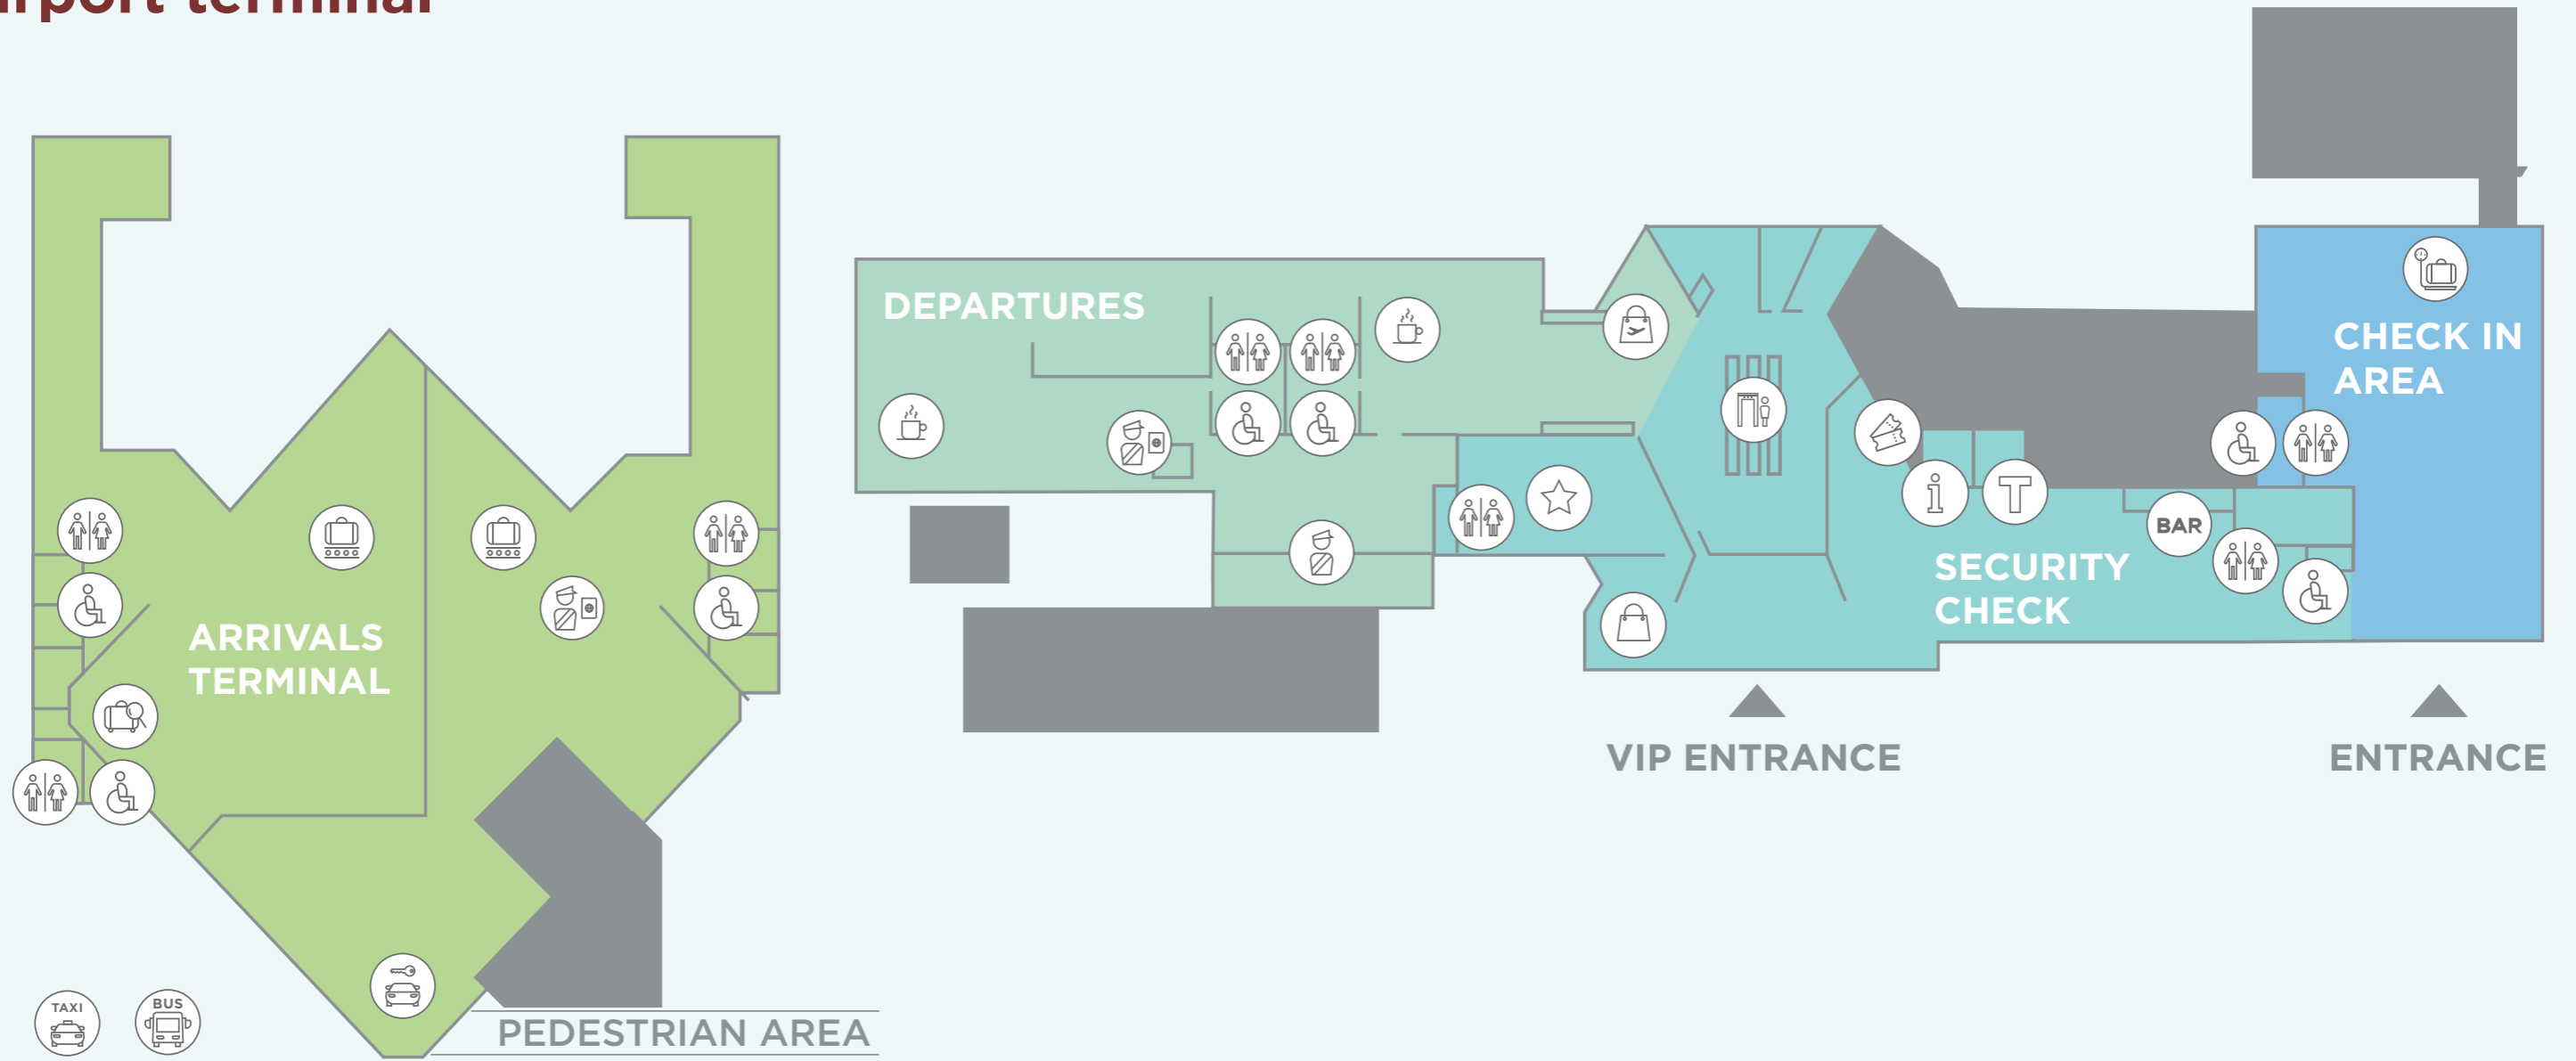

Airport terminal

AREAS	POINT OF INTEREST	SERVICES	SERVICES	RENTALS AND GOVERNMENT AUTHORITIES
Check-in Area	Vending	Toilets for disabled people	Information desk	Border Police/Custom Police/Custom
Security Check	Bar	Man's and women's toilets	Duty free	Car rentals/NCC
Departure Area	Shop	Vip lounge	Passport control	Taxi
Arrivals Terminal	Newspaper & Tabacconist's	Ticket office	Check-in	Bus

External Area

POINT OF INTEREST

Piadina kiosk

SERVICES

Car rentals/NCC

Taxi

Bus

Parking

Toilets for disabled people

Parking 0

Parking 1

Parking 2

Parking 3