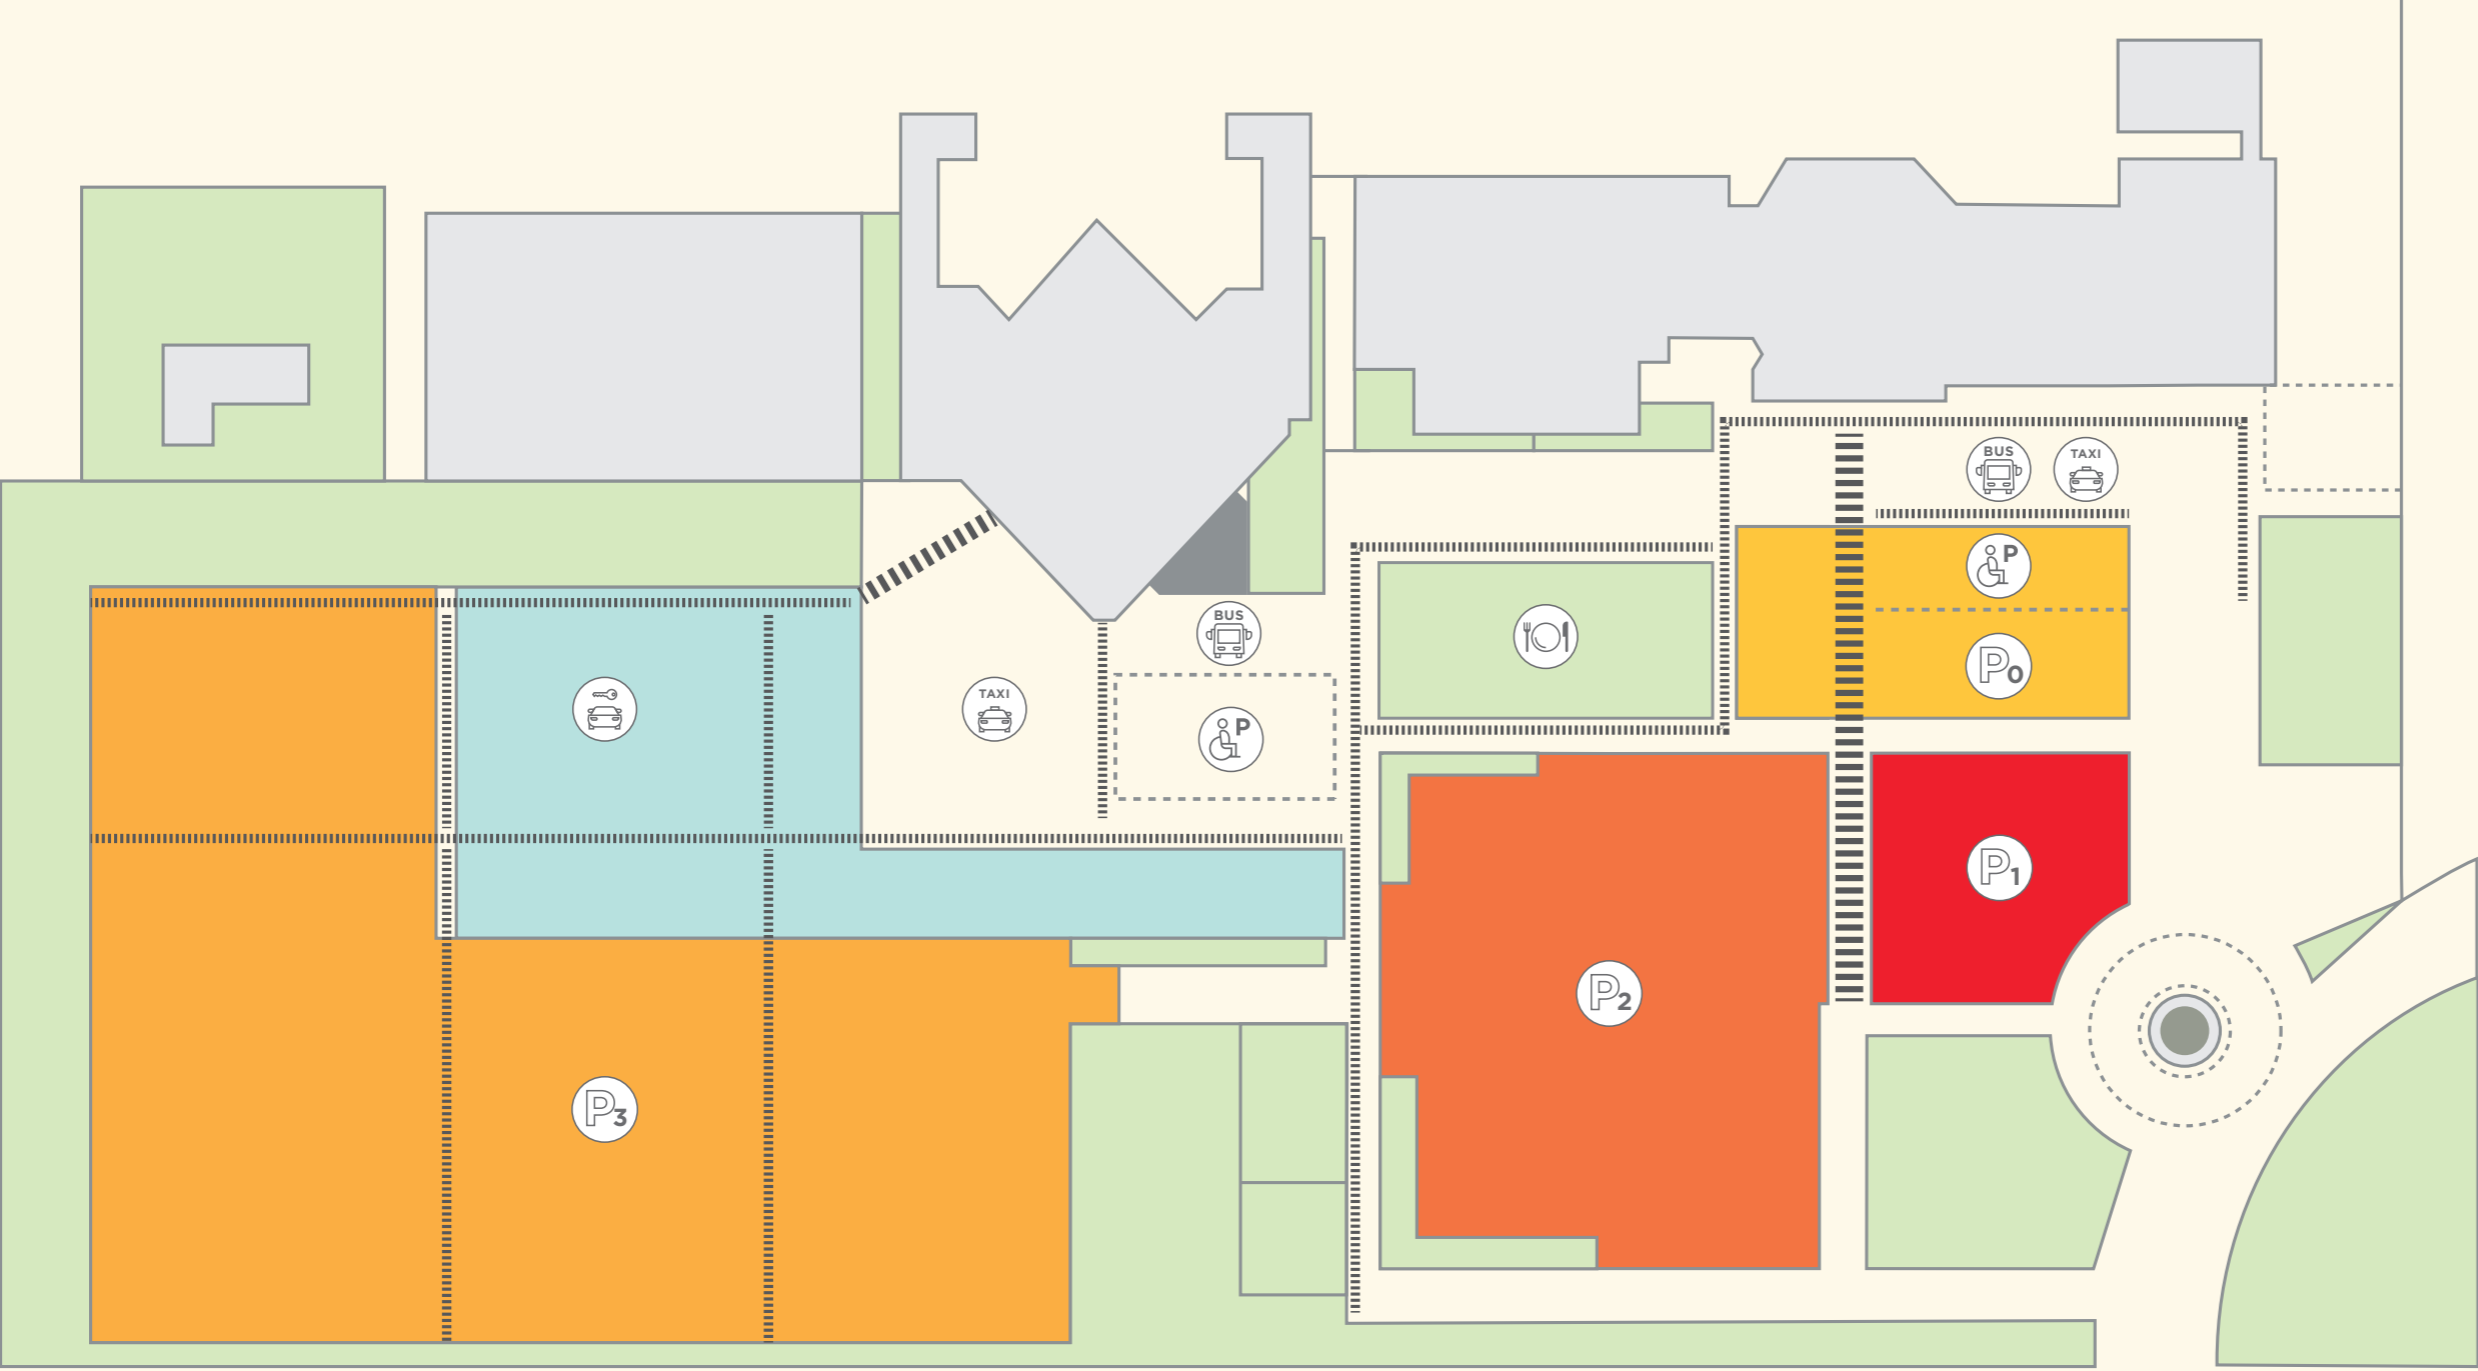

Airport terminal

AREAS	POINT OF INTEREST	SERVICES	SERVICES	RENTALS AND GOVERNMENT AUTHORITIES
Check-in Area	Vending	Toilets for disabled people	Information desk	Border Police/Custom Police/Custom
Security Check	Bar	Man's and women's toilets	Duty free	Car rentals/NCC
Departure Area	Shop	Vip lounge	Passport control	Taxi
Arrivals Terminal	Newspaper & Tabacconist's	Ticket office	Check-in	Bus

External Area

POINT OF INTEREST

Piadina kiosk

SERVICES

Car rentals/NCC

Taxi

Bus

Parking

Toilets for disabled people

Parking 0

Parking 1

Parking 2

Parking 3